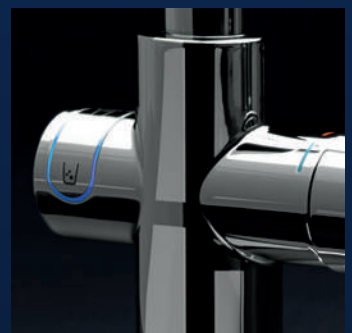

SUSTAINABILITY

*Double award winner
of the German Sustainability
Award 2021*

GROHE Australia:
Tel: (61) 3 9274 0222
www.grohe.com.au

GROHE Korea:
Tel: (82) 1588 5903
www.grohe.kr

GROHE Philippines:
Tel: (63) 2 8893 3113
www.grohe.ph

GROHE Vietnam:
Tel: (84) 1800 6624
www.grohe.com.vn

GROHE Cambodia:
Tel: (855) 92 504 736
www.grohe.kh

GROHE Malaysia:
Tel: (60) 1800 80 6570
www.grohe.my

GROHE Singapore:
Tel: (65) 6311 3611
www.grohe.sg

GROHE India:
Tel: (91) 124 493 3000
www.grohe.co.in

GROHE Myanmar:
Tel: (959) 2 5337 3070
www.grohe.com

GROHE Taiwan:
Tel: (886) 2 8712 1877
www.grohe.tw

GROHE Indonesia:
Tel: (62) 21 7593 0501
www.grohe.co.id

GROHE New Zealand:
Tel: (64) 9573 0490
www.grohe.nz

GROHE Thailand:
Tel: (662) 901 4455
www.grohe.co.th