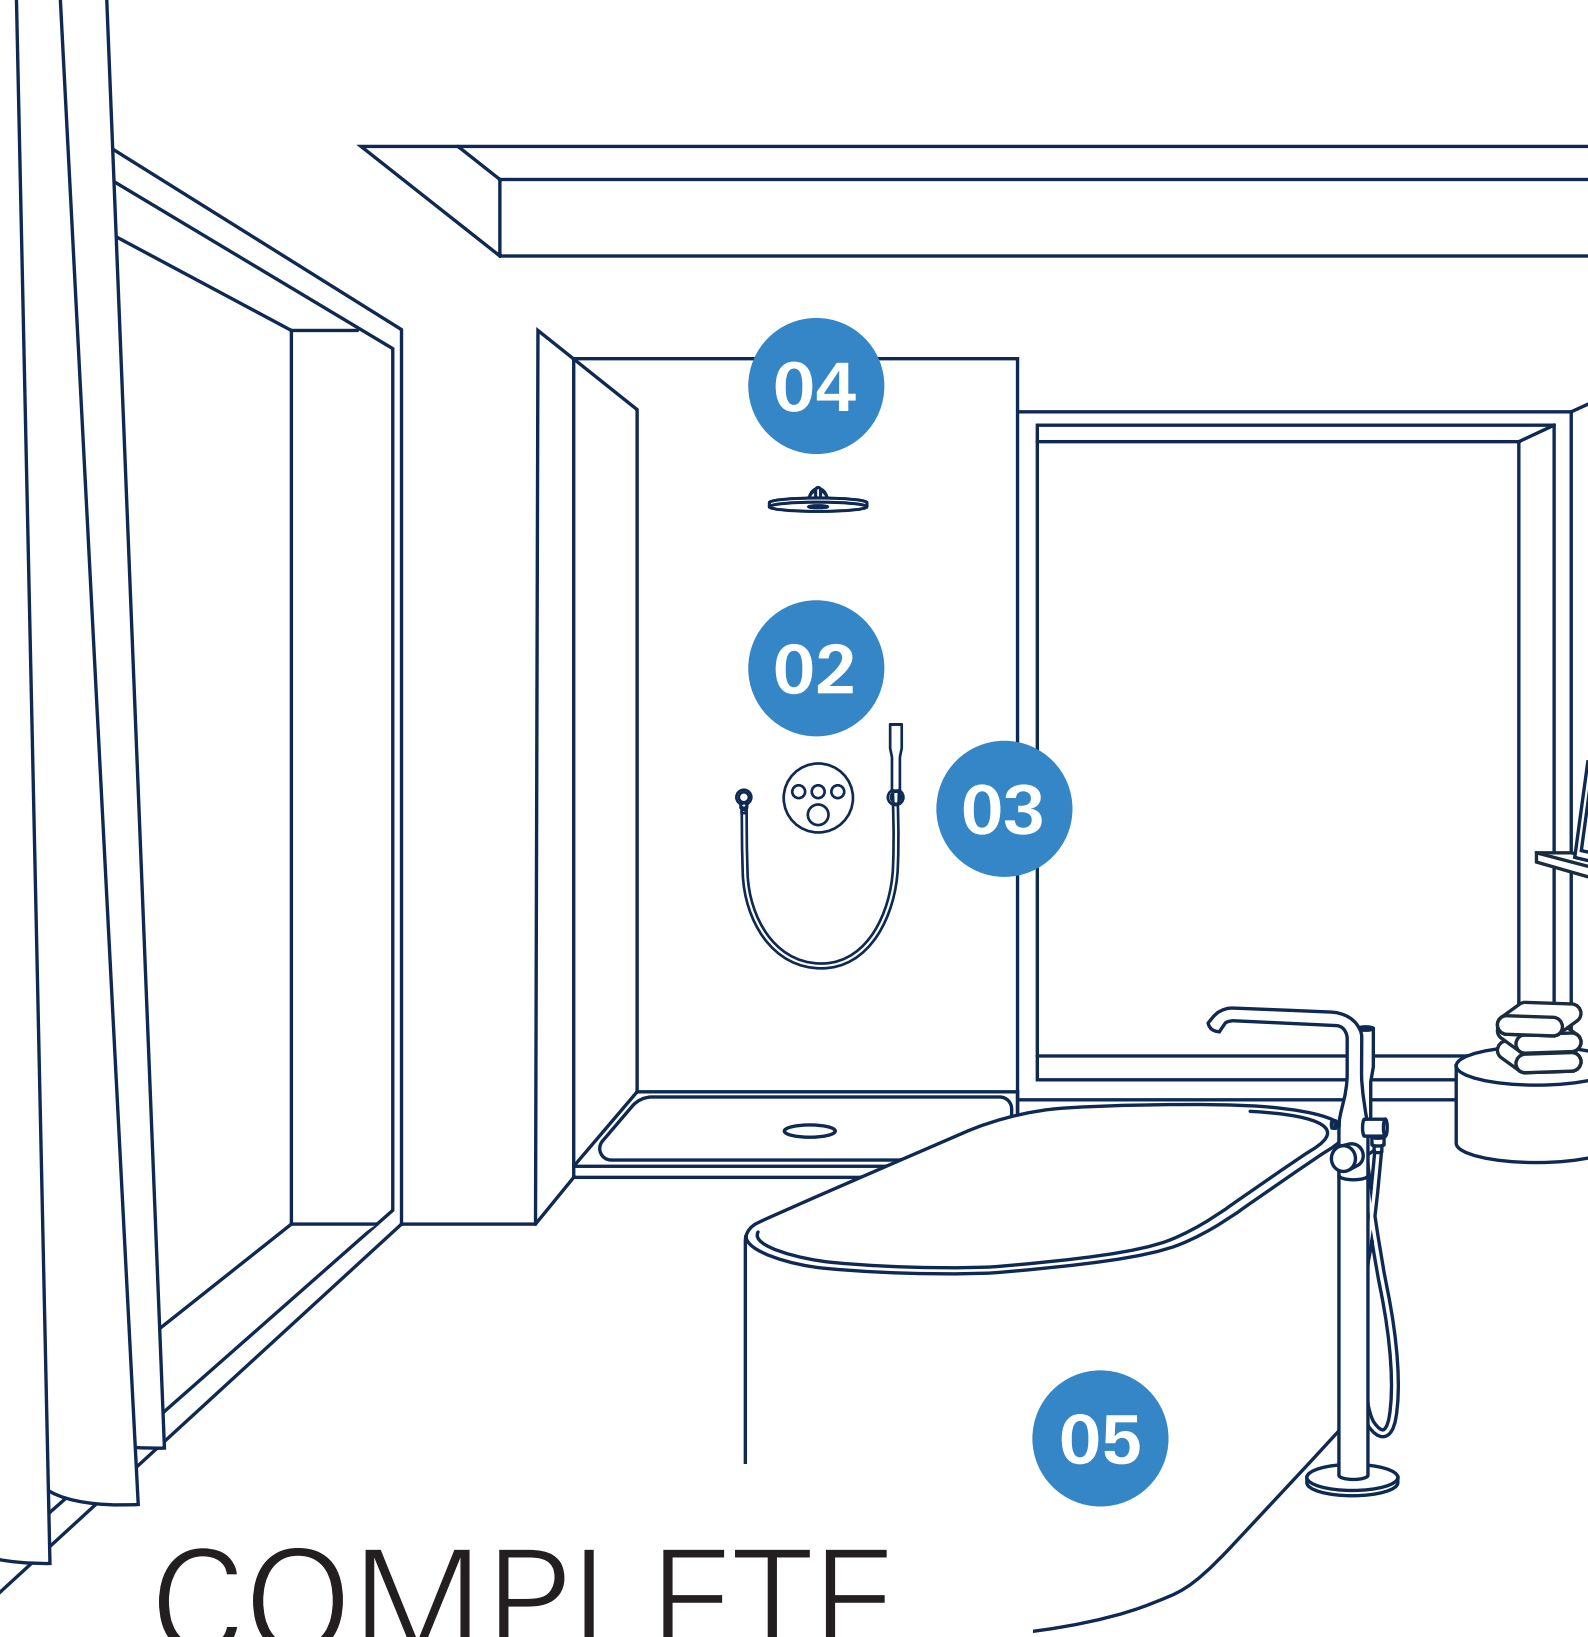

COMPLETE BATHROOM SOLUTIONS

BY GROHE