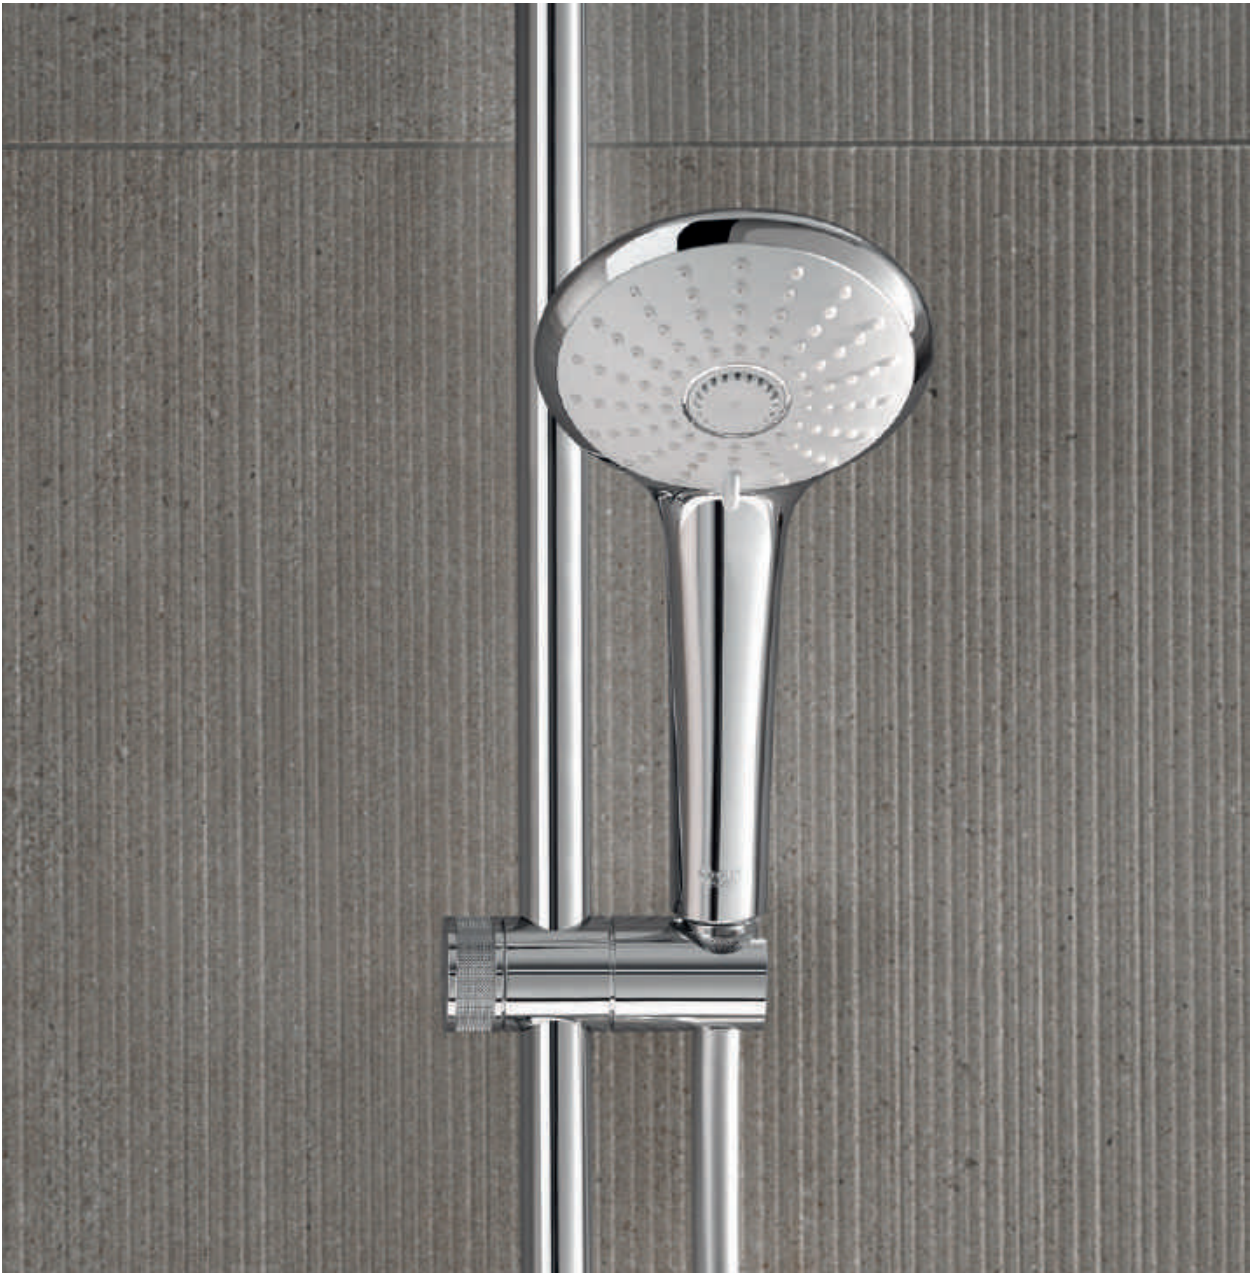

Choose between two sizes – 130mm and 150mm – and two chic shapes, round and square. The hand shower is

available in up to seven contemporary color options, and with either a chrome-plated or white moulded spray face. Switch effortlessly between the invigorating Rain spray, the stress-busting ActiveMassage spray, and the Jet spray, powerful enough to rinse out shampoo or clean the shower with ease. The GROHE SmartTip controller on the back of the shower head lets you switch between spray patterns with just one click.

GROHE EUPHORIA 110

FOR AN UNPARALLELED SHOWER EXPERIENCE

The ergonomic design of the Euphoria hand shower features an extended handle that flows seamlessly into the spray face – surrounding it with an elegant ring of chrome. For an unparalleled shower experience, GROHE DreamSpray distributes the water evenly to every nozzle, while a Spray-

Dimmer reduces water consumption by up to 40% with our SmartRain spray. All Euphoria hand showers feature the popular and opulent Rain spray pattern, which can be supplemented with SmartRain and a choice of a third spray: Massage or Champagne spray.