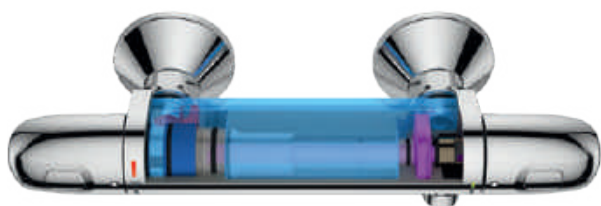

GROHE GROHTHERM 1000

GROHE COOLTOUCH, ULTIMATE COMFORT.

Enjoy taking a refreshing shower more than ever before. The Grohtherm 1000 with contemporary design offers the GROHE CoolTouch compact body, ergonomically shaped metal handles,

GROHE TurboStat technology and water-saving eco functions.

100% GROHE CoolTouch

RIGHT | 34 155 003 | Thermostatic bath/shower mixer