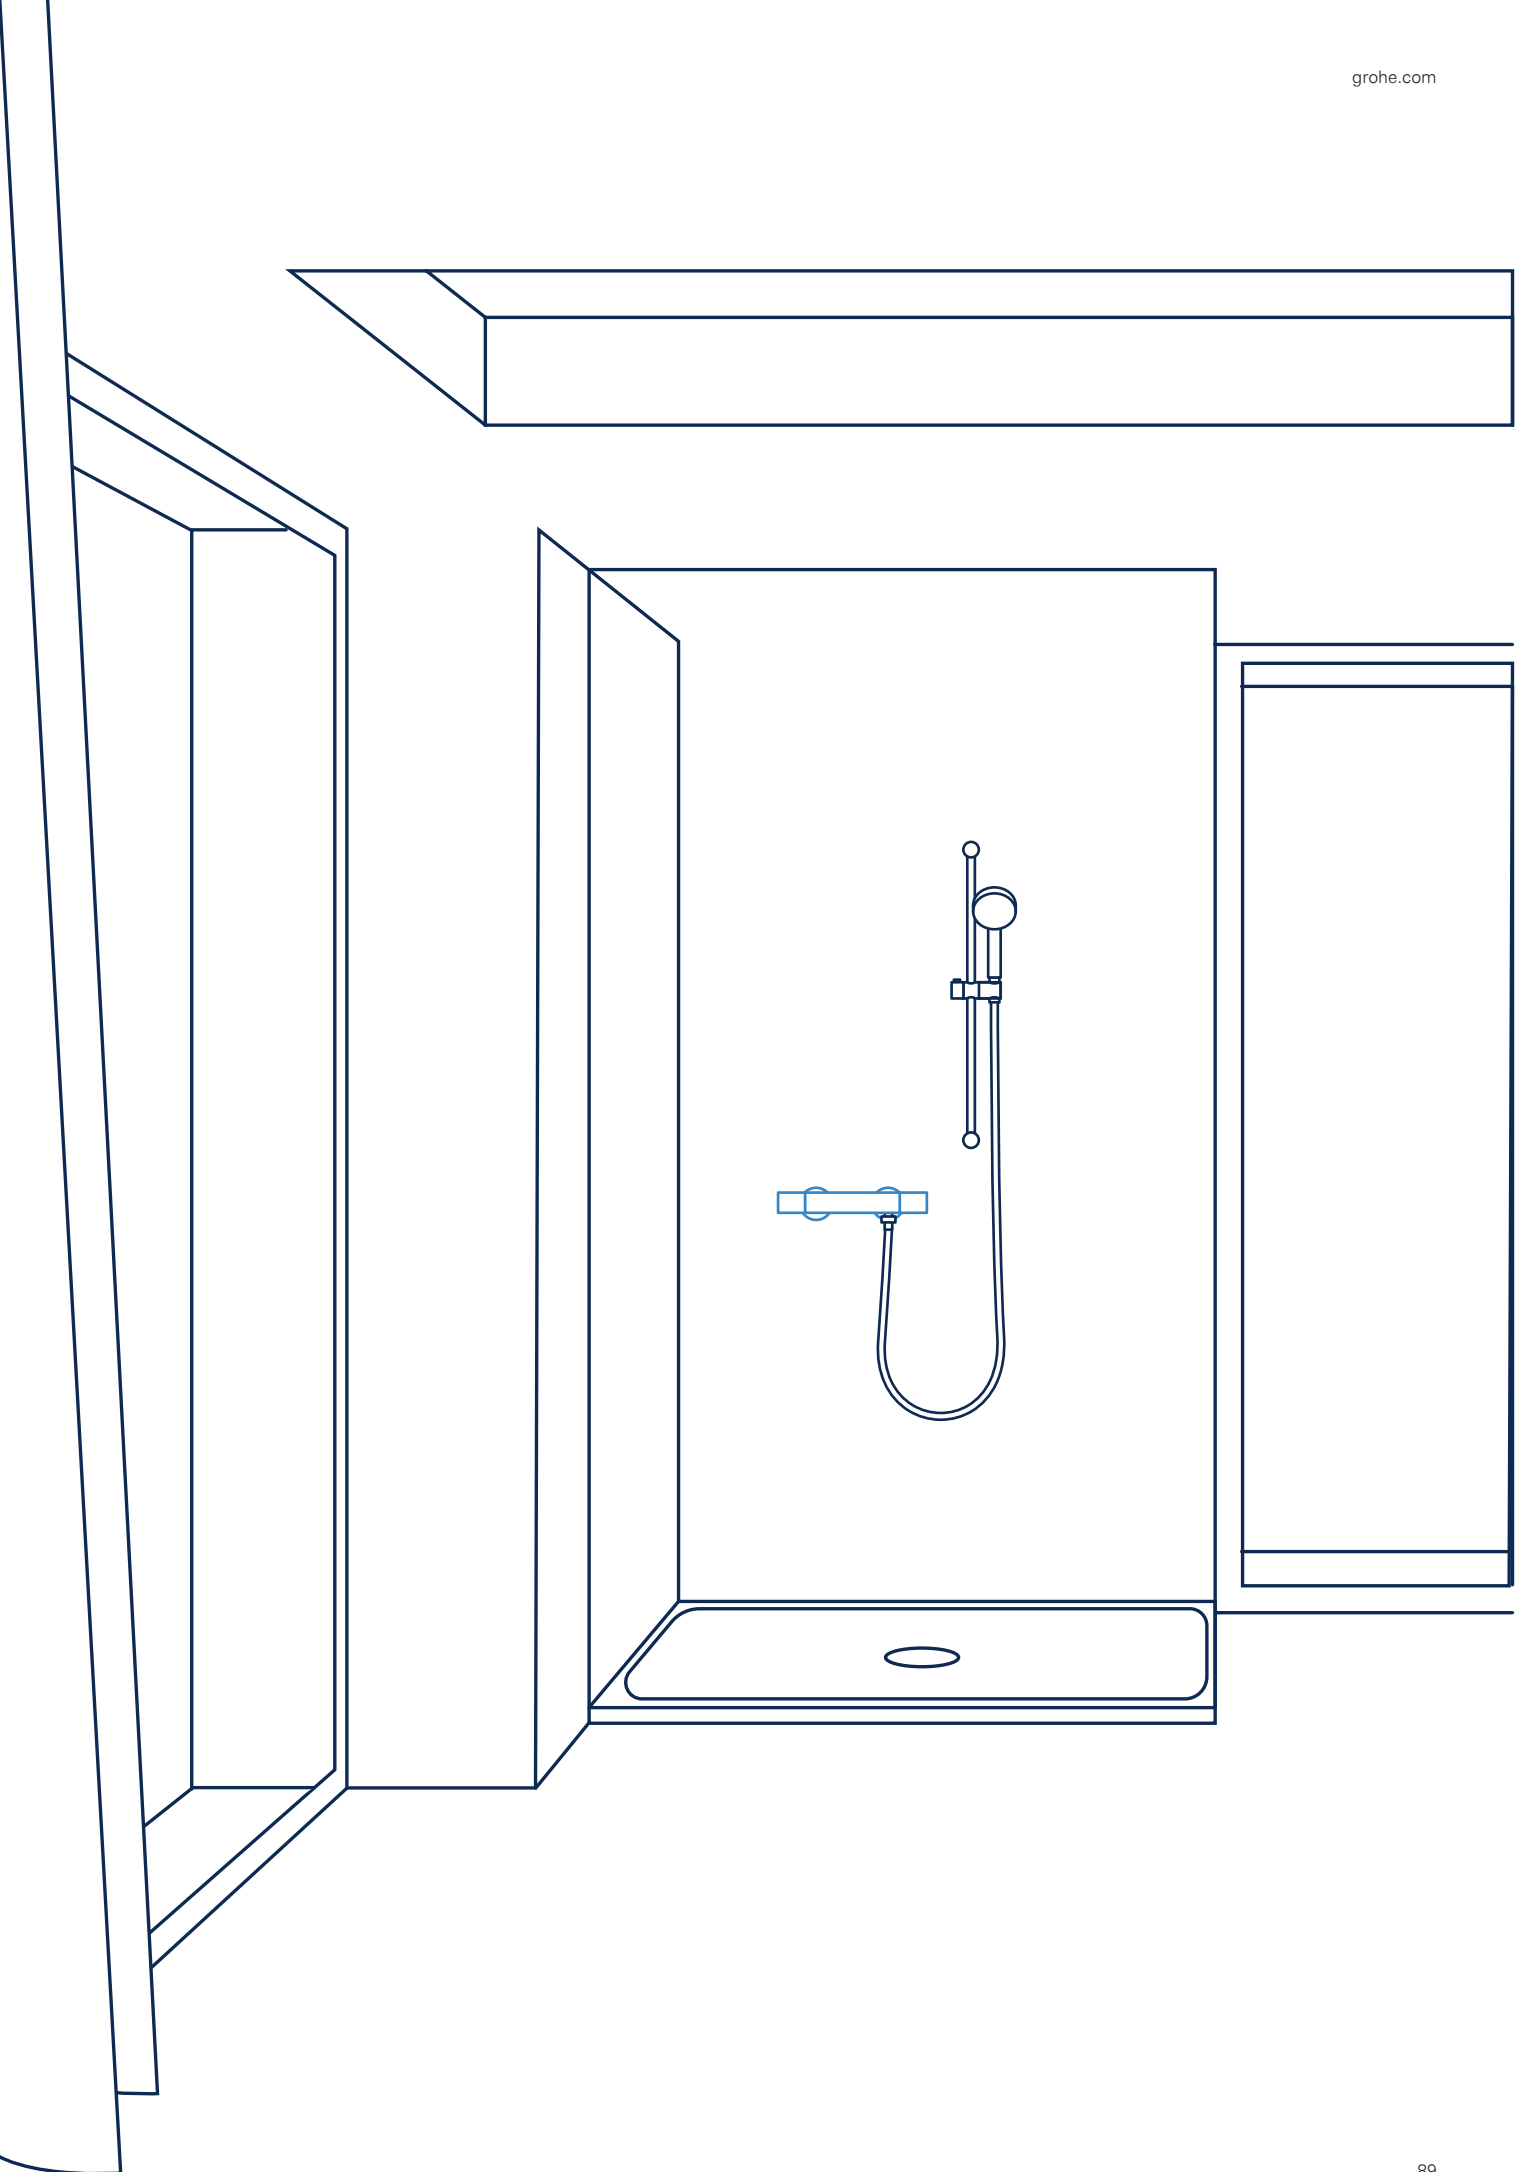

Our single-lever mixers perform outstandingly, offering comfortable and intuitive control. GROHE single-lever mixers are designed for functionality and for stylish streamlined looks: the plates themselves are a mere 10 mm thin. And the automatic two-way diverter has an outreach of only 43 mm, independent of rough-in installation depth.

SINGLE-LEVER MIXER

AVAILABLE AS 1-, 2- AND 3-FUNCTION MODELS

FIND MORE INFORMATION UNDER
GROHE FAUCETS

SLIM
DESIGN

03

THERMOSTATS

PRECISE CONTROL FOR A RELEAXEDED SHOWER EXPERIENCE

As our benchmark when constructing GROHE thermostats we used the most sensitive thermometer around – your skin. The revolutionary thermostats in our Grohtherm range ensure that hot and cold water will touch your skin in exactly the proportions you desire. GROHE TurboStat

is a revolutionary technical feature – it provides the correct shower temperature in seconds and keeps it constant. The many elegant design features in these miniature technological marvels are wonderfully innovative.