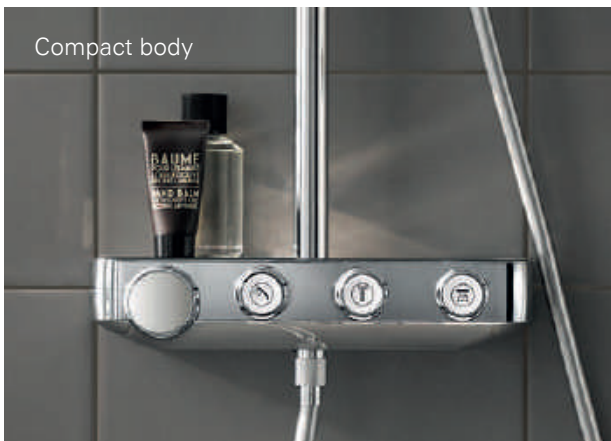

26 510 000 | Euphoria SmartControl 260 bath/shower system with thermostat and bath spout