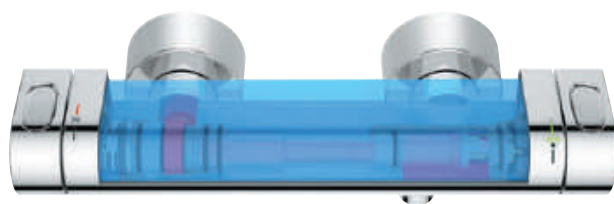

GROHE GROHTHERM 2000

100% GROHE COOLTOUCH, ADVANCED ERGONOMICS & EASYREACH TRAY

The elegant design of Grohtherm 2000 ensures it will complement any bathroom design. Experience the beauty of the XL WaterFall from our exposed bath/shower thermostat. Enjoy the convenience of the GROHE EasyReach shower tray, with easy-to-clean integrated storage for your shampoo or soap. Featuring 100% GROHE CoolTouch, the

solid metal housing of Grohtherm 2000 remains cool and safe at all times. With GROHE TurboStat you will always enjoy your perfect water temperature, independent of any fluctuations in water pressure. Grohtherm 2000 is available as classic exposed shower thermostat and as a variant with GROHE EasyReach storage.

100% GROHE CoolTouch body & connections

LEFT | 34 464 001 | Thermostatic bath/shower mixer with GROHE EasyReach metal shower tray