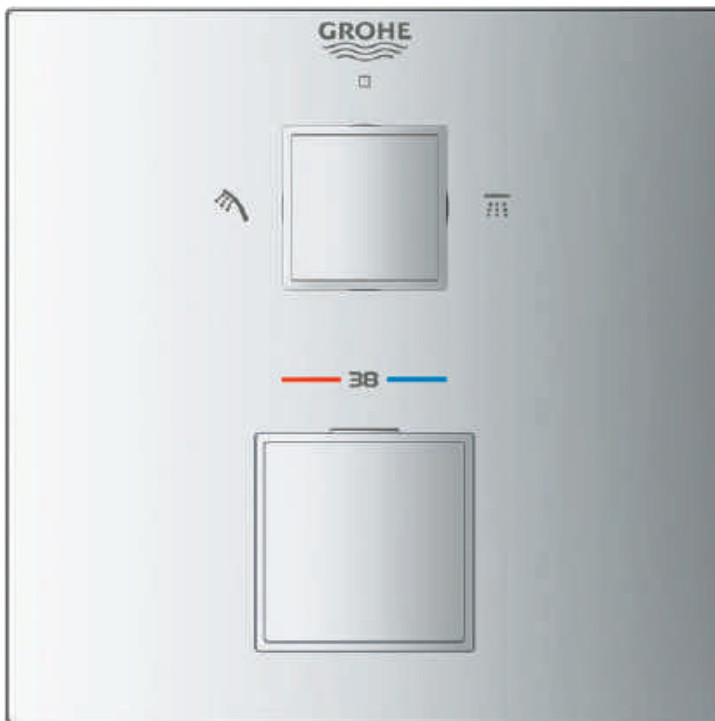

CHOOSE BETWEEN THREE DIFFERENT DESIGNS

24 154 000 | Grohtherm Cube two-handle thermostat
2-way AquaDimmer head shower/hand shower

GROHE GROHTHERM CUBE CONCEALED THERMOSTATS AVAILABLE IN:

00
StarLight Chrome

DC
SuperSteel

AL
Brushed Hard Graphite