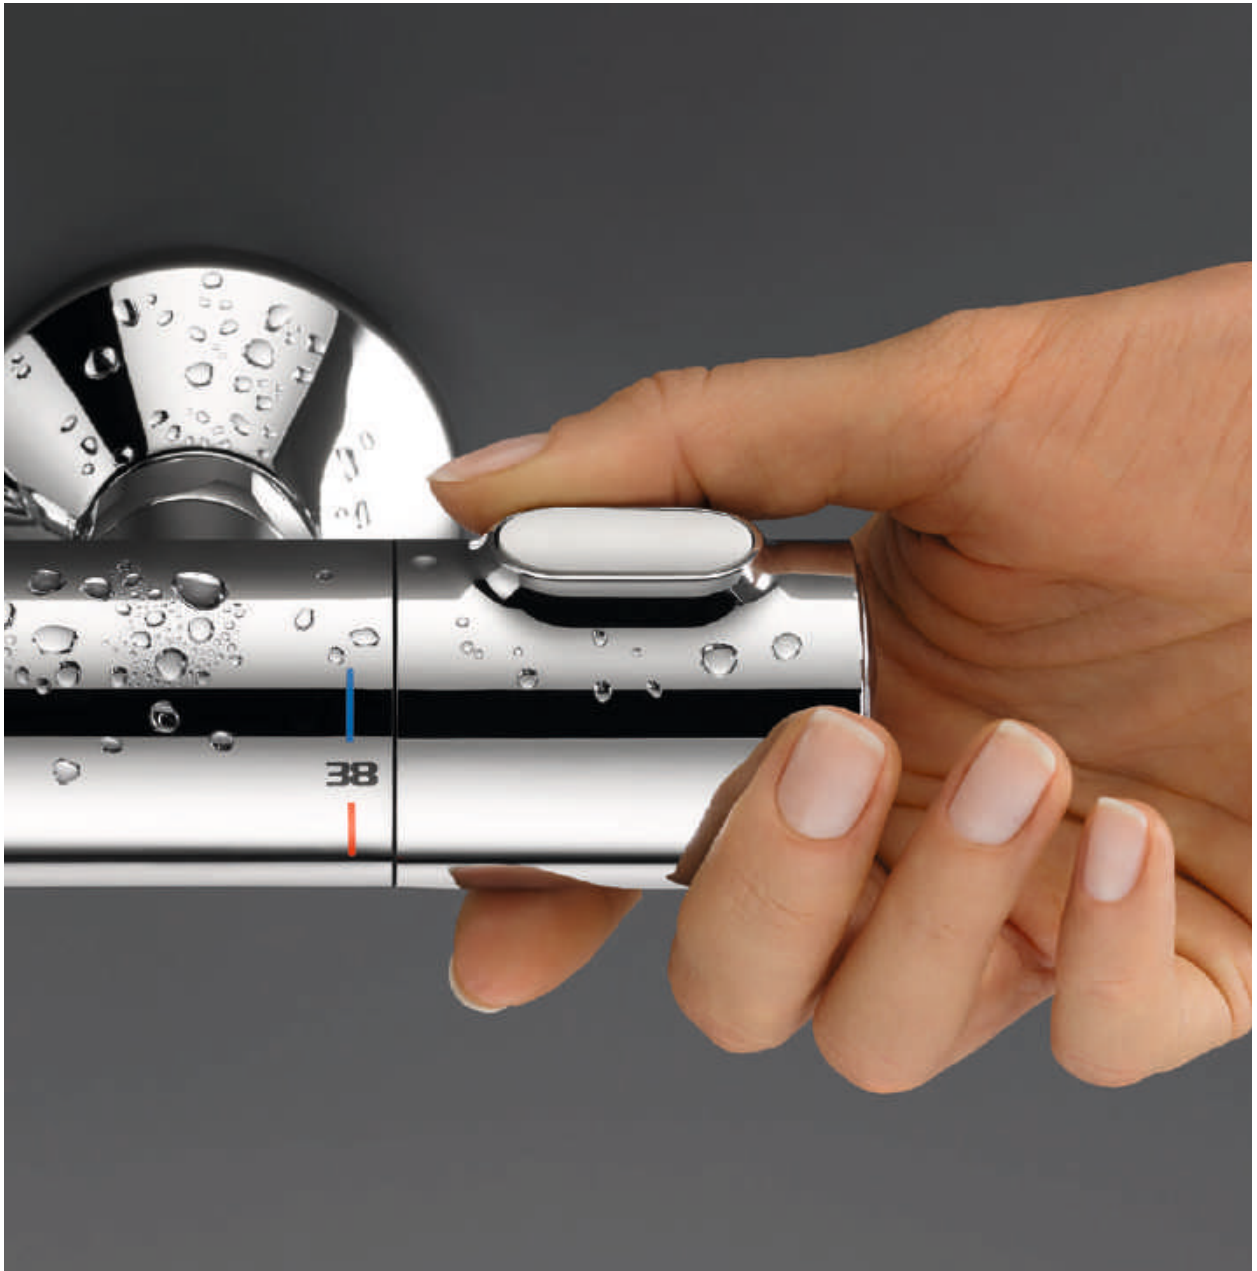

34 793 000 | Thermostatic shower mixer with GROHE 38° SafeStop button