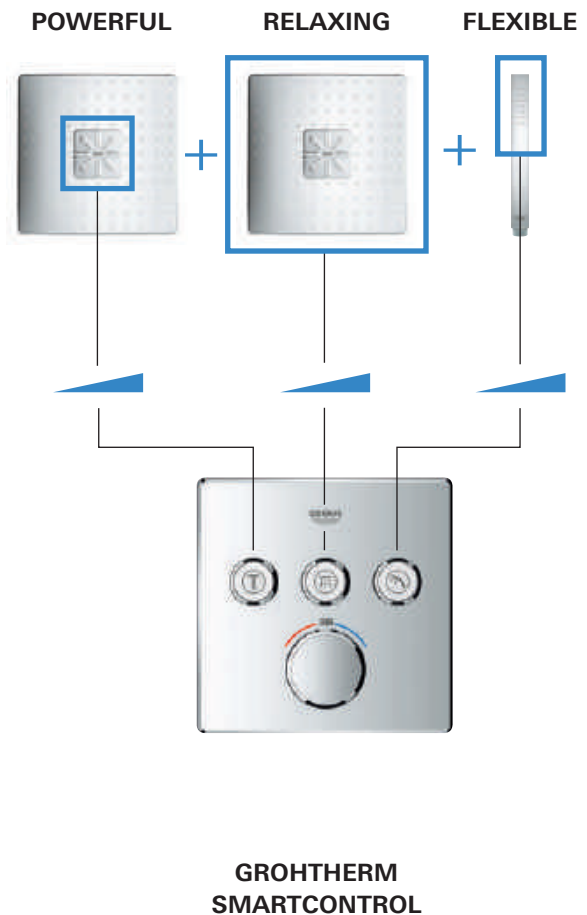

SHOWER PLEASURE TO THE POWER OF THREE

Control up to three showers with just one trim. Today's trend is for a multiple shower experience that offers more than simple bath/shower combinations. The downside is that for this to work, you need two rough-ins and two trims to control a hand shower and a two-spray head shower: up until now. With

just one rough-in and one trim, it is possible to enjoy two head shower functions. The pleasure of using two head shower sprays is enhanced by the Rainshower 360 and the Rainshower 310 head showers. Designed to be the perfect match, they deliver an unmissable shower sensation.