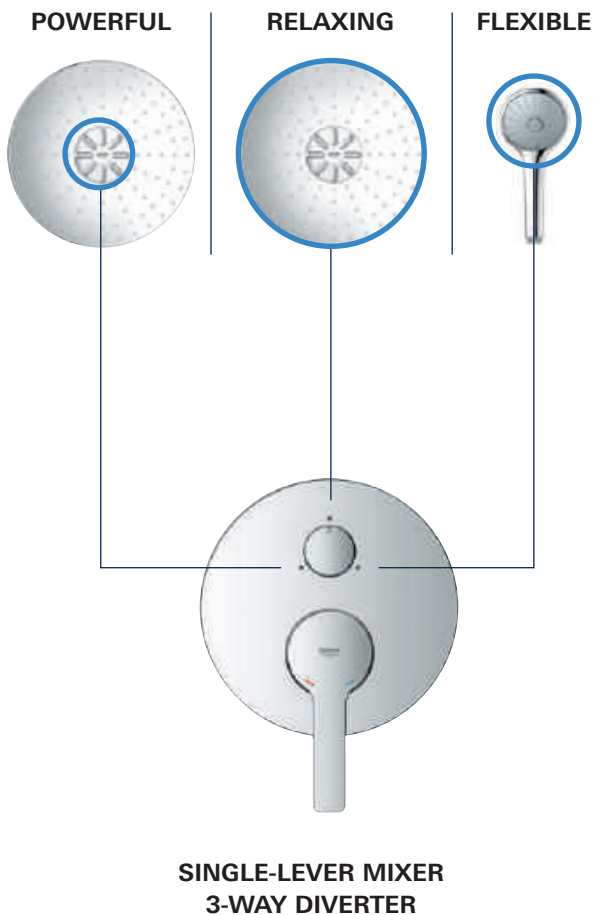

SHOWER PLEASURE TO THE POWER OF THREE

Control up to three showers with just one trim. Today's trend is for a multiple shower experience that offers more than simple bath/shower combinations. The downside is that for this to work, you need two rough-ins and two trims to control a hand shower and a two-spray head shower: up until now. With

just one rough-in and one trim, it is possible to enjoy two head shower functions. The pleasure of using two head shower sprays is enhanced by the Rainshower 360 and the Rainshower 310 head showers. Designed to be the perfect match, they deliver an unmissable shower sensation.