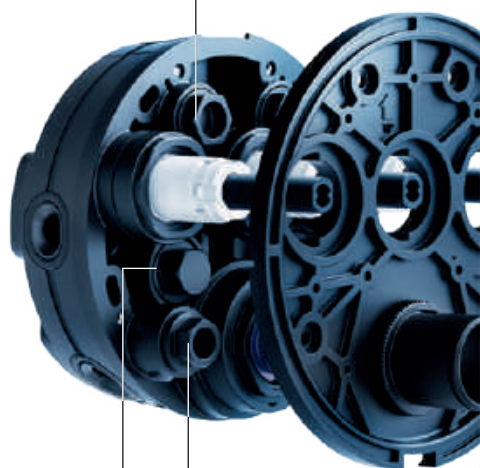

All thermostats with retrofit service stops