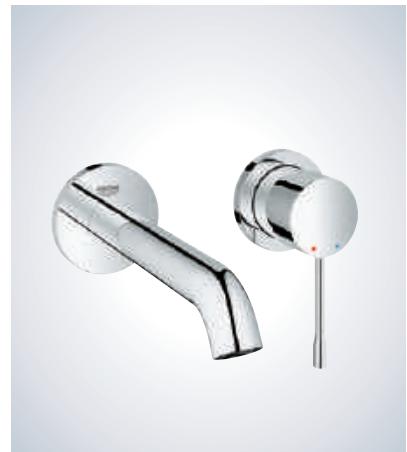

ESSENCE
SEE PAGE 22