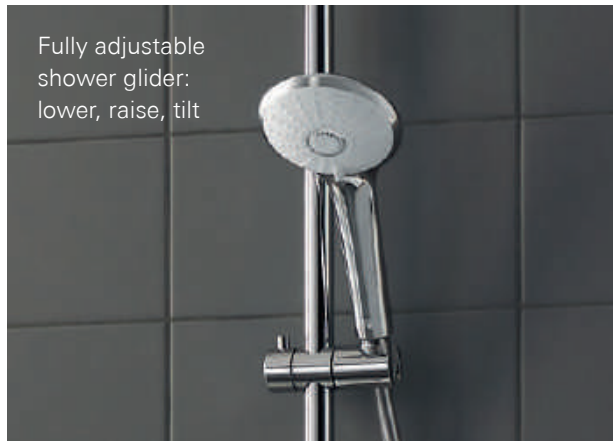

26 510 000 | Euphoria SmartControl 260 bath/shower system with thermostat and bath spout