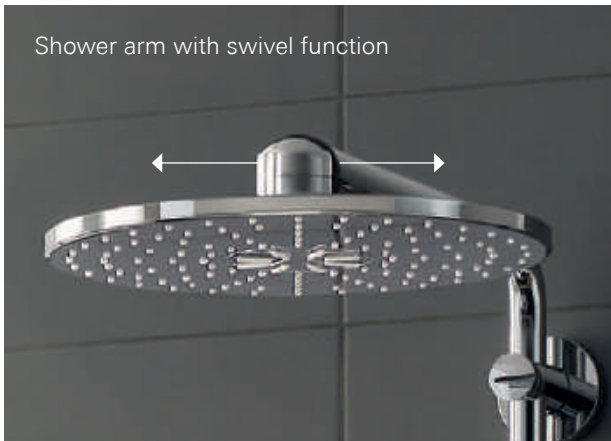

26 510 000 | Euphoria SmartControl 260 bath/shower system with thermostat and bath spout