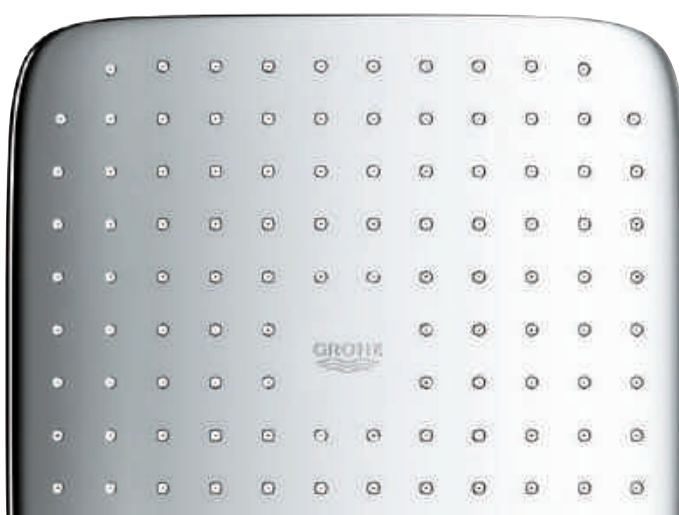

All GROHE head showers feature GROHE DreamSpray technology for a luxurious full spray and unbeatable showering enjoyment, while SpeedClean shower nozzles prevent the build-up of limescale.

GROHE HEAD SHOWERS
SHAPES AND SIZES

Rainshower 360

Rainshower 310 SmartActive Cube

Euphoria 260

Rainshower 310 Mono Cube

Rainshower 310 SmartActive

Tempesta 250 Cube

Rainshower 310 Mono

GROHE RAINSHOWER 310 SMARTCONNECT

REACH HAPPINESS... WITH JUST A TOUCH

Comfort, control and showering pleasure are all within easy reach, thanks to the GROHE Rainshower 310 SmartConnect head shower. With a slim, minimalist profile and generous 310mm diameter this head shower is an ideal fit for modern bathrooms, with round and square models offering plenty of design options.