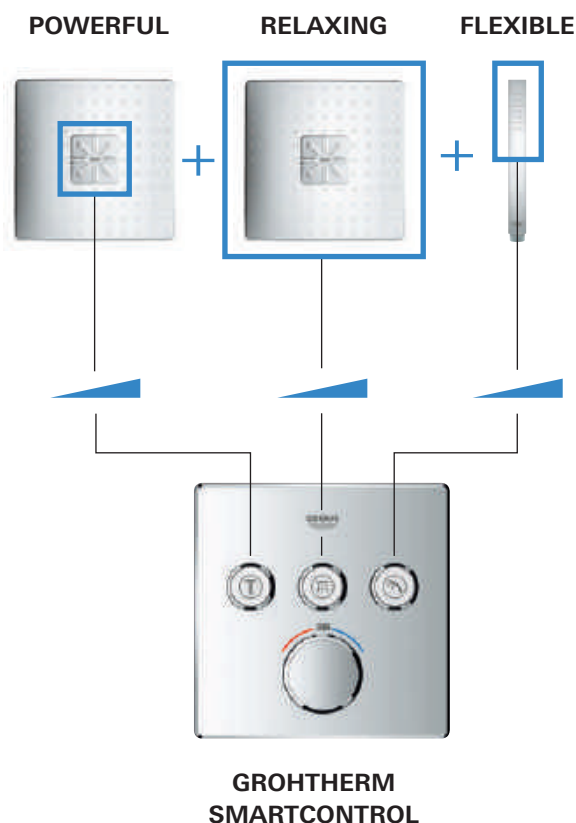

GROHE CoolTouch safety housing
with water cooling

GROHE CoolTouch safety housing &
GROHE CoolTouch connections

GROHE GROHTHERM SMARTCONTROL CONCEALED

TURN UP THE VOLUME – OR DOWN IF YOU PREFER

GROHE SmartControl offers not just a choice of shower sprays, but also the precise control of water flow. GROHE SmartControl features an integrated volume control for an individual shower experience. A simple push of a button

starts or stops the desired shower. And just a turn of the dial allows for precise control of water volume. Thanks to the clear symbols on the buttons, operating them is simple and intuitive.

**ALL PUSH
VALVES WITH
VOLUME CONTROL**

**JUST ONE
ROUGH-IN AND
ONE TRIM NEEDED**

LEFT | 29 126 000 | Grohtherm SmartControl thermostat with 3 valves

SHOWER PLEASURE TO THE POWER OF THREE

CONTROL UP TO THREE SHOWERS WITH JUST ONE TRIM

Today's trend is for a multiple shower experience that offers more than simple bath/shower combinations. The downside is that for this to work, you need two rough-ins and two trims to control a hand shower and a two-spray head shower: up until now. With just one rough-in and one trim, it is possible to enjoy two head shower functions. The pleasure of using two head shower sprays is enhanced by the Rainshower 360 and the new Rainshower 310 head showers. Designed to be the perfect match, they deliver an unmissable shower sensation.