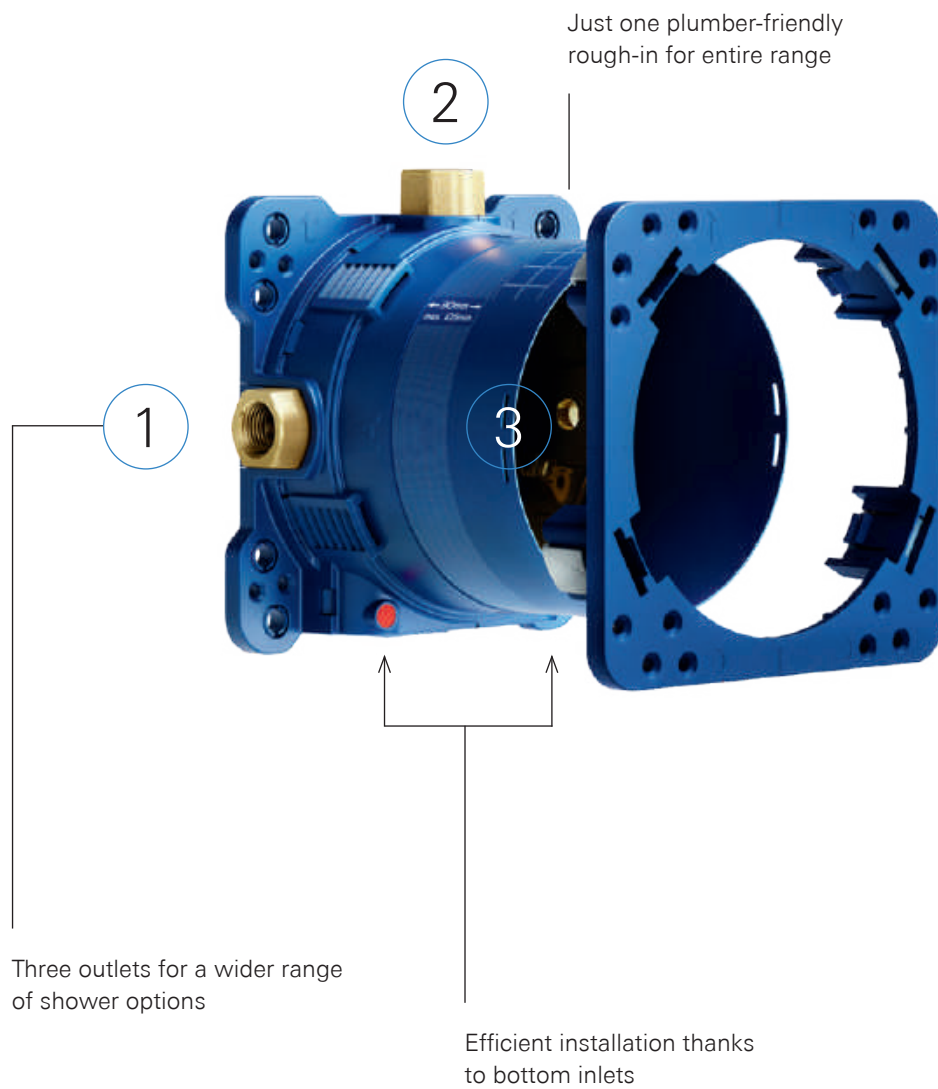

THE UNIVERSAL SOLUTION FOR THE NEEDS OF TOMORROW

GROHE RAPIDO SMARTBOX