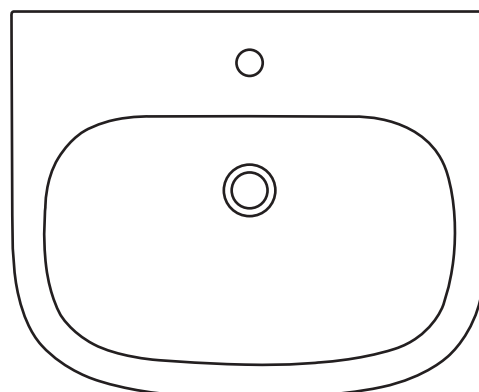

EURO

Open up your bathroom to create a calming retreat that fosters thought, relaxation, and well-being with the Euro Ceramic range. This collection offers a solution for every bathroom, especially small ones.