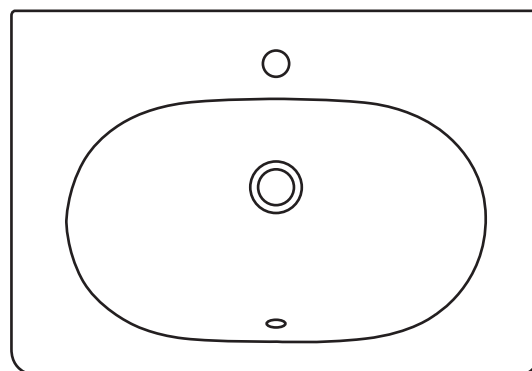

GROHE CERAMICS

IT'S YOUR

CHOICE

ESSENCE

Clarity. Subtlety. A certain lightness of touch. These are the qualities that inform Essence, a design line created from gently organic forms. Perfect for those for whom the bathroom is a place of relaxation and contemplation, the collection's slim profiles and natural lines are ideal for creating a calming scheme that is timeless in its elegance and gives the whole bathroom space to breathe.